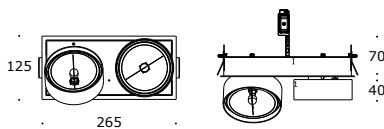

SHAIBA QR

A range of recessed adjustable spotlights for accent lighting with trimmed and trimless options. The semi-recessed head has a 360° rotation and 60° tilt adjustment. Available in 12V/G53 version.

SHAIBA QR 1X1

reference	5231	
cut-out mm	116x116	
	wattage	max 50 W
	lamp	QR-LP111
	base	G53

SHAIBA QR 2X1

reference	5232	
cut-out mm	116x256	
	wattage	max 2x50 W
	lamp	QR-LP111
	base	G53