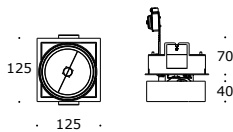

SHAIBA QR

A range of recessed adjustable spotlights for accent lighting with trimmed and trimless options. The semi-recessed head has a 360° rotation and 60° tilt adjustment. Available in 12V/G53 version.

SHAIBA QR 1X1

reference	5231	
cut-out mm	116x116	
	wattage	max 50 W
	lamp	QR-LP111
	base	G53

SHAIBA QR 2X1

reference	5232	
cut-out mm	116x256	
	wattage	max 2x50 W
	lamp	QR-LP111
	base	G53